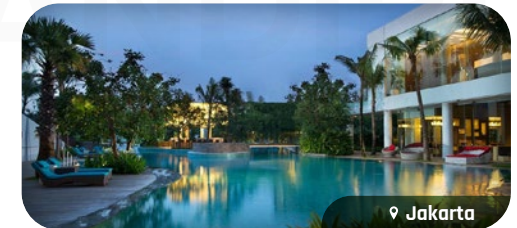

Tanggal November 2024

MSM REF: 24-015

**Citadines Antasari Place**

Tipe Proyek Hospitality

Brand LG

Model Air Purifier LG AS60GHWG0

Tanggal October 2024

MSM REF: 24-016